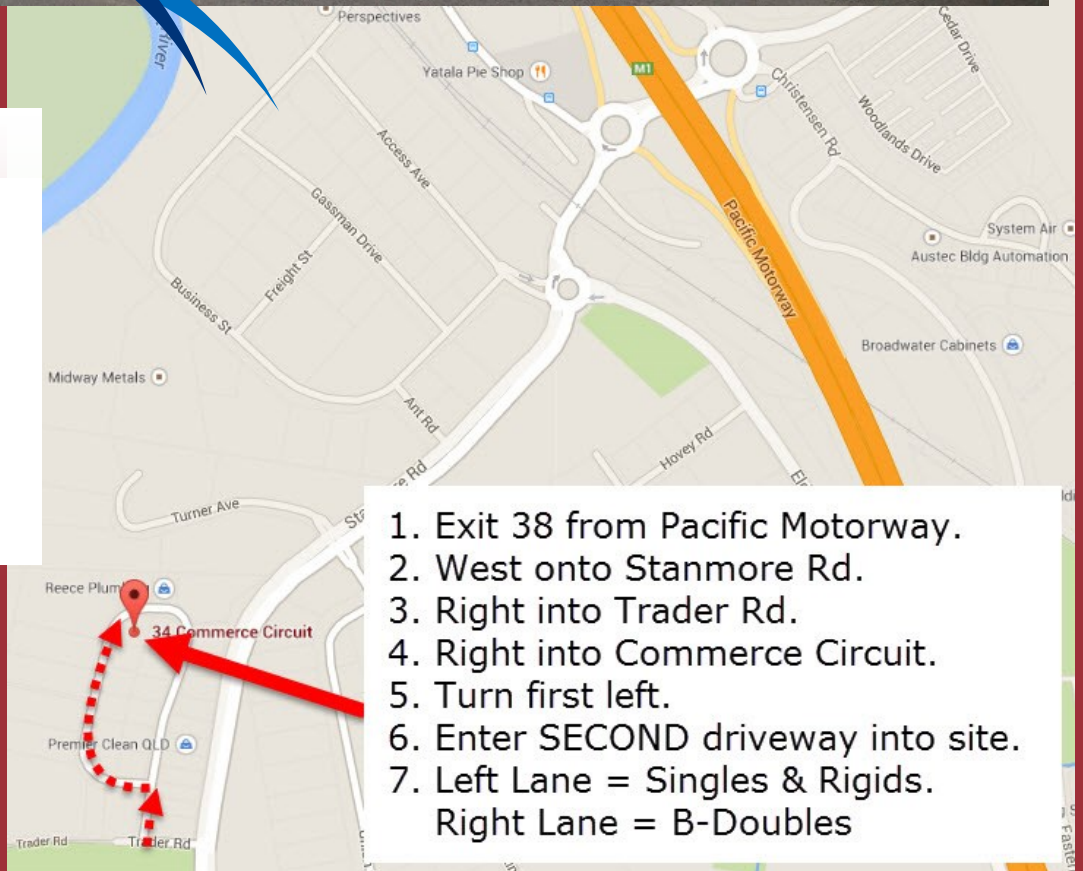

## 34 Commerce Circuit, Yatala

### SITE SERVICES:

- ◆ CONVENIENT
- ◆ UNDERCOVER
- ◆ 24HR CARD ACCESS  
(ACCOUNT, EFT, CREDIT)
- ◆ ULTRA HI-FLO DIESEL
- ◆ ADBLUE

### MORE INFORMATION?

(02) 6622 4442

enquiries@ncpt.com.au

1. Exit 38 from Pacific Motorway.
2. West onto Stanmore Rd.
3. Right into Trader Rd.
4. Right into Commerce Circuit.
5. Turn first left.
6. Enter SECOND driveway into site.
7. Left Lane = Singles & Rigid.  
Right Lane = B-Doubles